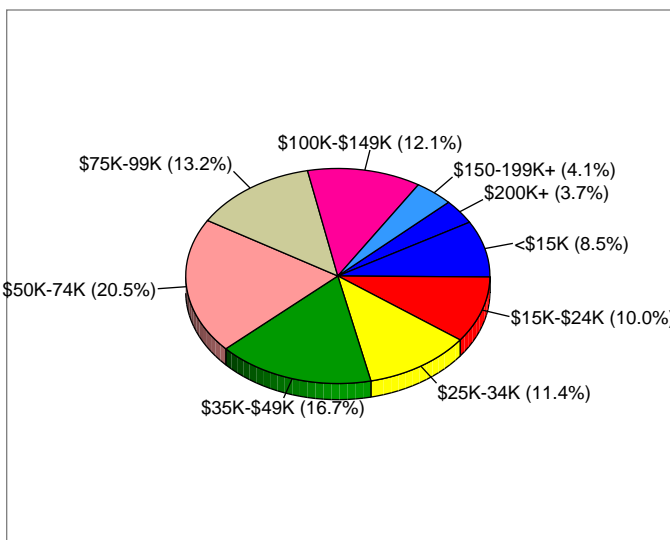

Place: 1608830 Boise City, ID

Trends 2006-2011

Population by Age

2006 Household Income

2006 Population by Race

2006 Percent Hispanic Origin: 5.4%