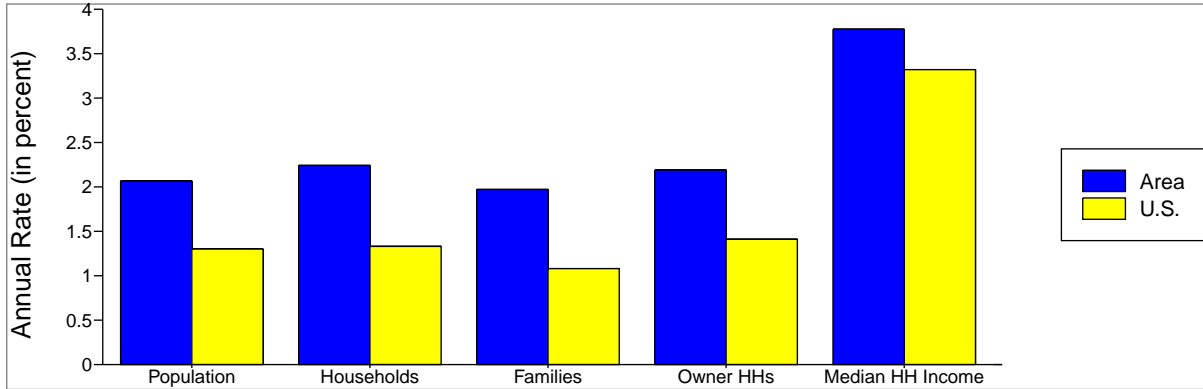

Place: 1608830 Boise City, ID

Trends 2006-2011

Population by Age

2006 Household Income

2006 Population by Race

2006 Percent Hispanic Origin: 5.4%